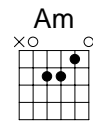

King Of Heaven

From the Christmas EP "Morning Star" 2011

CCLI Song #6347642
Words and music by Brian Goodacre
(C)2011 Brian Goodacre All Rights Reserved

Timing: 4/4 120bpm

Intro

Am F Dm G
| / / / / | / / / / | / / / / | / / / / |

Am F
King of heaven come to earth
G C
brought to us by humble birth
E Am
Little baby im the straw
Dm G
come to save us all

C Am
Alleluia, praise the Lord
F G
Praise the Lord on High
C Am
Alleluia, praise the Lord
F G
Through Him none shall die

Am F
Angels and archangels sing
G C
"Come and bow before your King
E Am
Holy Saviour born of man,
Dm G
come to save us all"

C Am
Alleluia, praise the Lord
F G
Praise the Lord on High
C Am
Alleluia, praise the Lord
F G
Through Him none shall die

Am F
Born to die upon a cross.
G C
Come to take back all the lost
E Am
Son of man and Son of God
Dm G
born to save us all

C Am
Alleluia, praise the Lord
F G
Praise the Lord on High
C Am
Alleluia, praise the Lord
F G
Through Him none shall die

REPEAT

Tag
F G
Through Him none shall die
Dm G C
Through Him none shall die