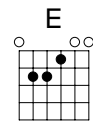

King Of Heaven

From the Christmas EP "Morning Star" 2011

CCLI Song #6347642
Words and music by Brian Goodacre
(C)2011 Brian Goodacre All Rights Reserved

Timing: 4/4 120bpm

Intro

Am F Dm G
| / / / / | / / / / | / / / / | / / / / |

Am F
King of heaven come to earth
G C
brought to us by humble birth
E Am
Little baby im the straw
Dm G
come to save us all

C Am
Alleluia, praise the Lord
F G
Praise the Lord on High
C Am
Alleluia, praise the Lord
F G
Through Him none shall die

Am F
Angels and archangels sing
G C
"Come and bow before your King
E Am
Holy Saviour born of man,
Dm G
come to save us all"

C Am
Alleluia, praise the Lord
F G
Praise the Lord on High
C Am
Alleluia, praise the Lord
F G
Through Him none shall die

Am F
Born to die upon a cross.
G C
Come to take back all the lost
E Am
Son of man and Son of God
Dm G
born to save us all

C Am
Alleluia, praise the Lord
F G
Praise the Lord on High
C Am
Alleluia, praise the Lord
F G
Through Him none shall die

REPEAT

Tag
F G
Through Him none shall die
Dm G C
Through Him none shall die